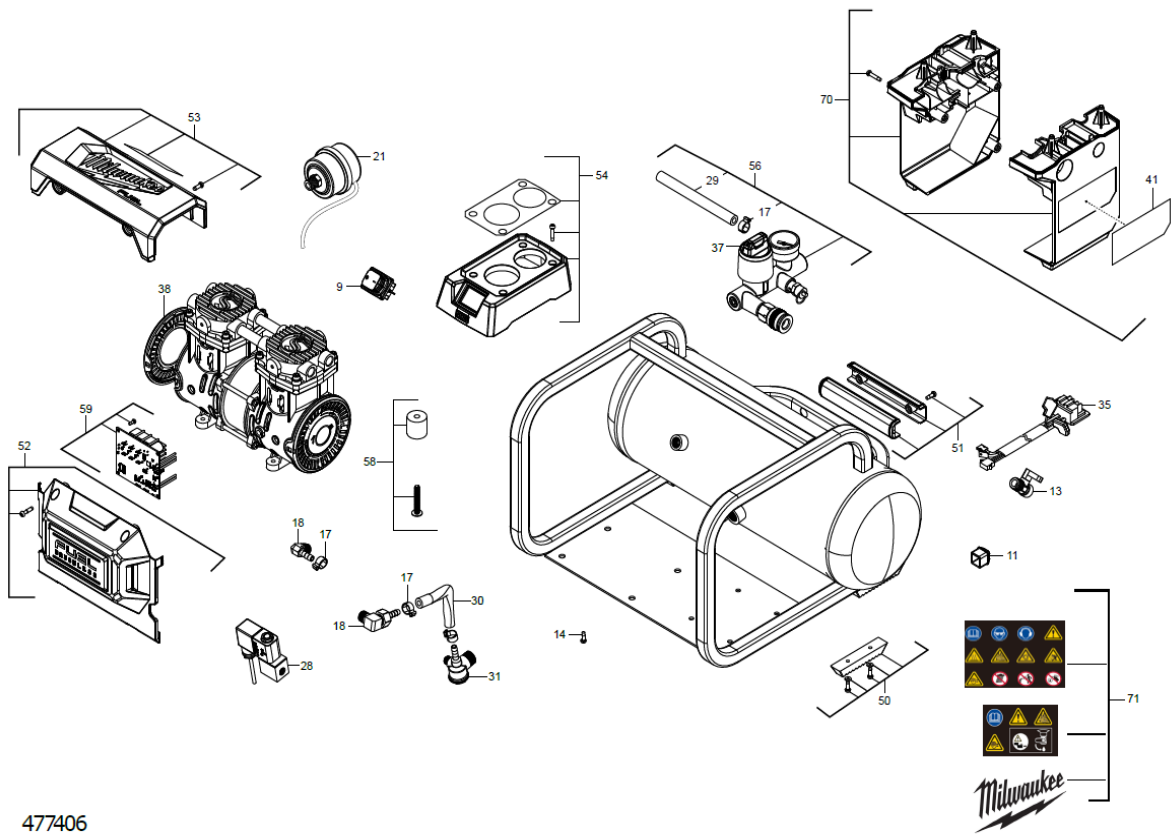

M18 FAC

SERVICE PARTS DIAGRAM

TTI Model Number: 019 600 692

M18 FUEL™ AIR COMPRESSOR

Bulletin Date:

Jan-21

Starting Serial Number:

VERSION A -

477406

M18 FAC

SERVICE PARTS LIST

TTI Model Number: 019 600 692

M18 FUEL™ AIR COMPRESSOR

Bulletin Date:

Jan-21

Starting Serial Number:

VERSION A -

ITEM	PART NUMBER	PART DESCRIPTION	QTY (PCS)
9	129227670	ON-OFF SWITCH	1
11	129227671	FRAME END CAP (2pcs)	1
13	129227672	DRAIN VALVE	1
14	129227673	M4x12MM PAN HD.	6
17	129227674	HOSE CLAMP	4
18	129227675	ELBOW FITTING	2
21	129227676	AIR FILTER KIT	1
28	129227677	SOLENOID VALVE	1
29	129227678	HOSE (13CM)	1
30	129227679	HOSE (17.8CM)	1
31	129227680	CHECK VALVE	1
35	129227681	BATTERY TERMINAL WIRE HARNESS	1
37	129227682	REGULATOR KNOB COVER	1
38	129227683	PUMP MOTOR VENT COVER	1
41	129227684	SERVICE RATING LABEL (ASIA)	1
50	129227685	FOOT SERVICE KIT (SET OF 1)	4
51	129227686	HANDLE SERVICE KIT	1
52	129227687	FRONT COVER SERVICE KIT	1
53	129227688	TOP COVER SERVICE KIT EMEA	1
54	129227689	BATTERY HOUSING TOP COVER KIT EMEA	1
56	129227690	MANIFOLD ASSEMBLY	1
58	129227691	MOTOR MOUNT SERVICE KIT (SET OF 1)	1
59	129104829	ELECTRONICS ASSEMBLY	1
70	129227692	BATTERY CASEMENT SERVICE KIT (ASIA)	1
71	129227693	TANK LABEL SET(2xWARNING/1xLOGO)	1