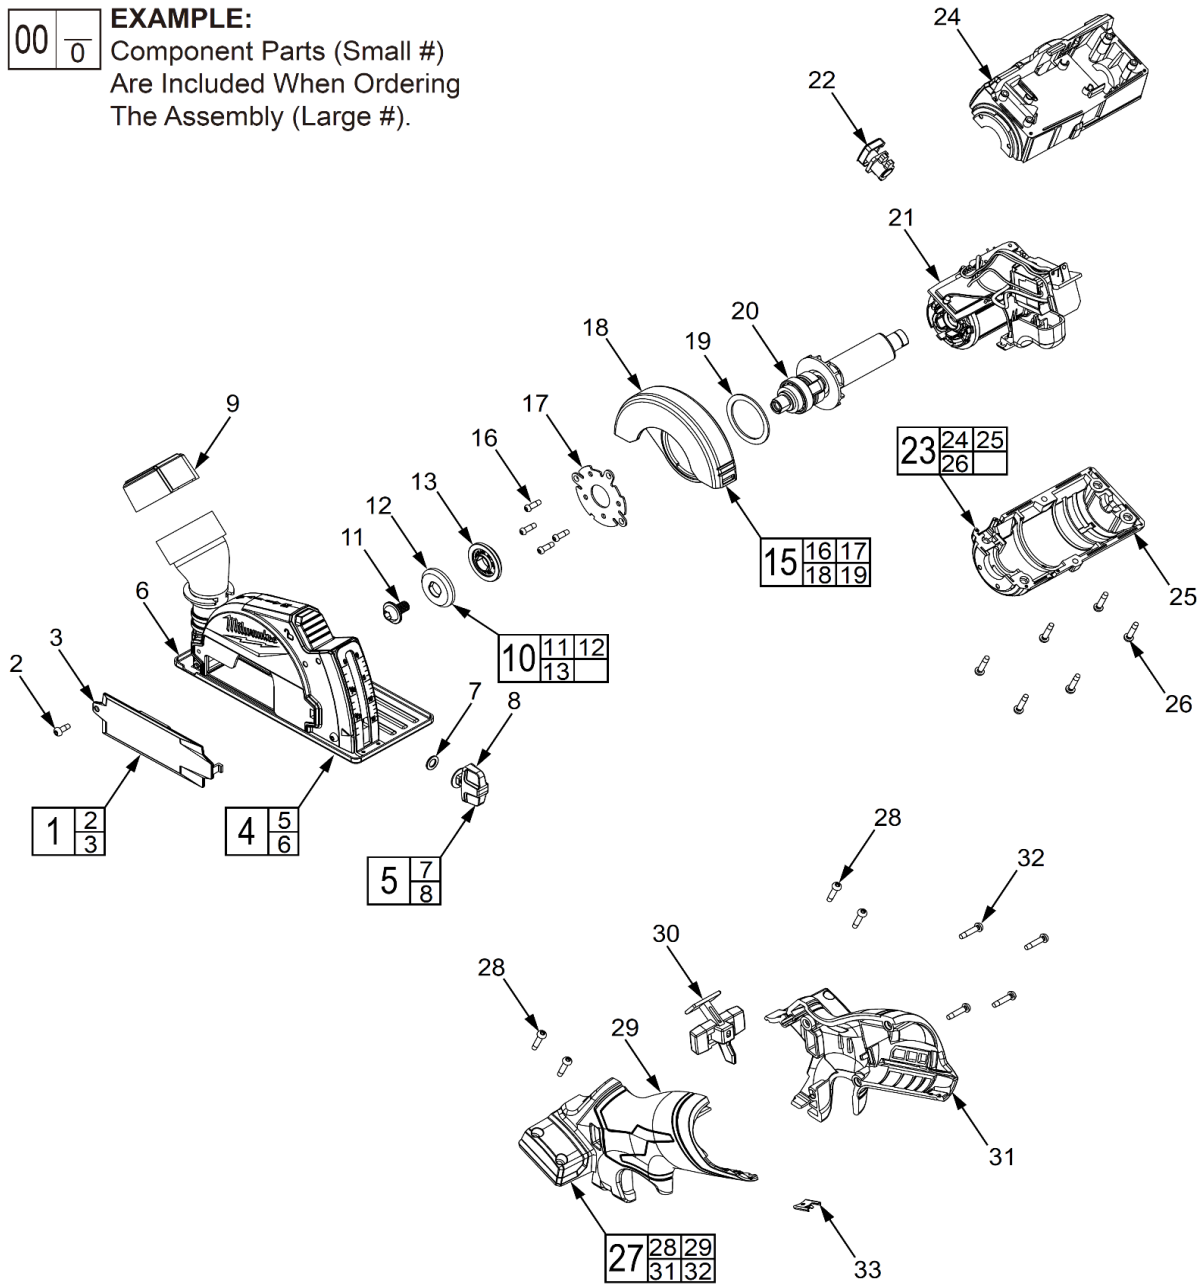

M12 FCOT

SERVICE PARTS DIAGRAM

TTI Model Number: 018 264 007, 016, 017, 018

M12™ FUEL CUT OFF TOOL

Bulletin Date:

Jun-21

Starting Serial Number:

VERSION A - J2019

00
0

EXAMPLE:

Component Parts (Small #)
Are Included When Ordering
The Assembly (Large #).

FIG. NOTES

- 35, 36 A clean, dry surface is essential for proper performance for any
37 adhesive system. The area intended for application of any
adhesive label or nameplate must be prepared by cleaning with
isopropyl alcohol. The solvent is to be applied with a clean, lint
free applicator and the surface allowed to dry before applying the
label or nameplate.

M12 FCOT

SERVICE PARTS LIST

TTI Model Number: 018 264 007, 016, 017, 018

M12™ FUEL CUT OFF TOOL

Bulletin Date:

Jun-21

Starting Serial Number:

VERSION A - J2019