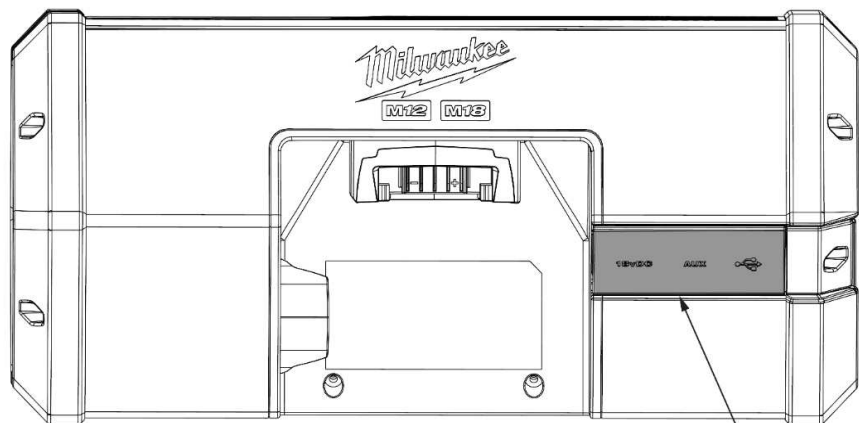

# M12-18 JSSP

SERVICE PARTS DIAGRAM

TTI Model Number: 016 067 008

M12-18™ BLUETOOTH JOBSITE SPEAKER

Bulletin Date:

**Apr-20**

Starting Serial Number:

VERSION A -

00  
0

**EXAMPLE:**

Component Parts (Small #) Are Included  
When Ordering The Assembly (Large #).

REAR VIEW

1

	<h1>M12-18 JSSP</h1> <p>SERVICE PARTS LIST</p>	<b>Bulletin Date:</b> <h2>Apr-20</h2>
	<p>TTI Model Number: 016 067 008</p> <p><b>M12-18™ BLUETOOTH JOBSITE SPEAKER</b></p>	<b>Starting Serial Number:</b> <p>VERSION A -</p>

ITEM	PART NUMBER	PART DESCRIPTION	QTY (PCS)
1	016067001001	USB/Aux Door	1